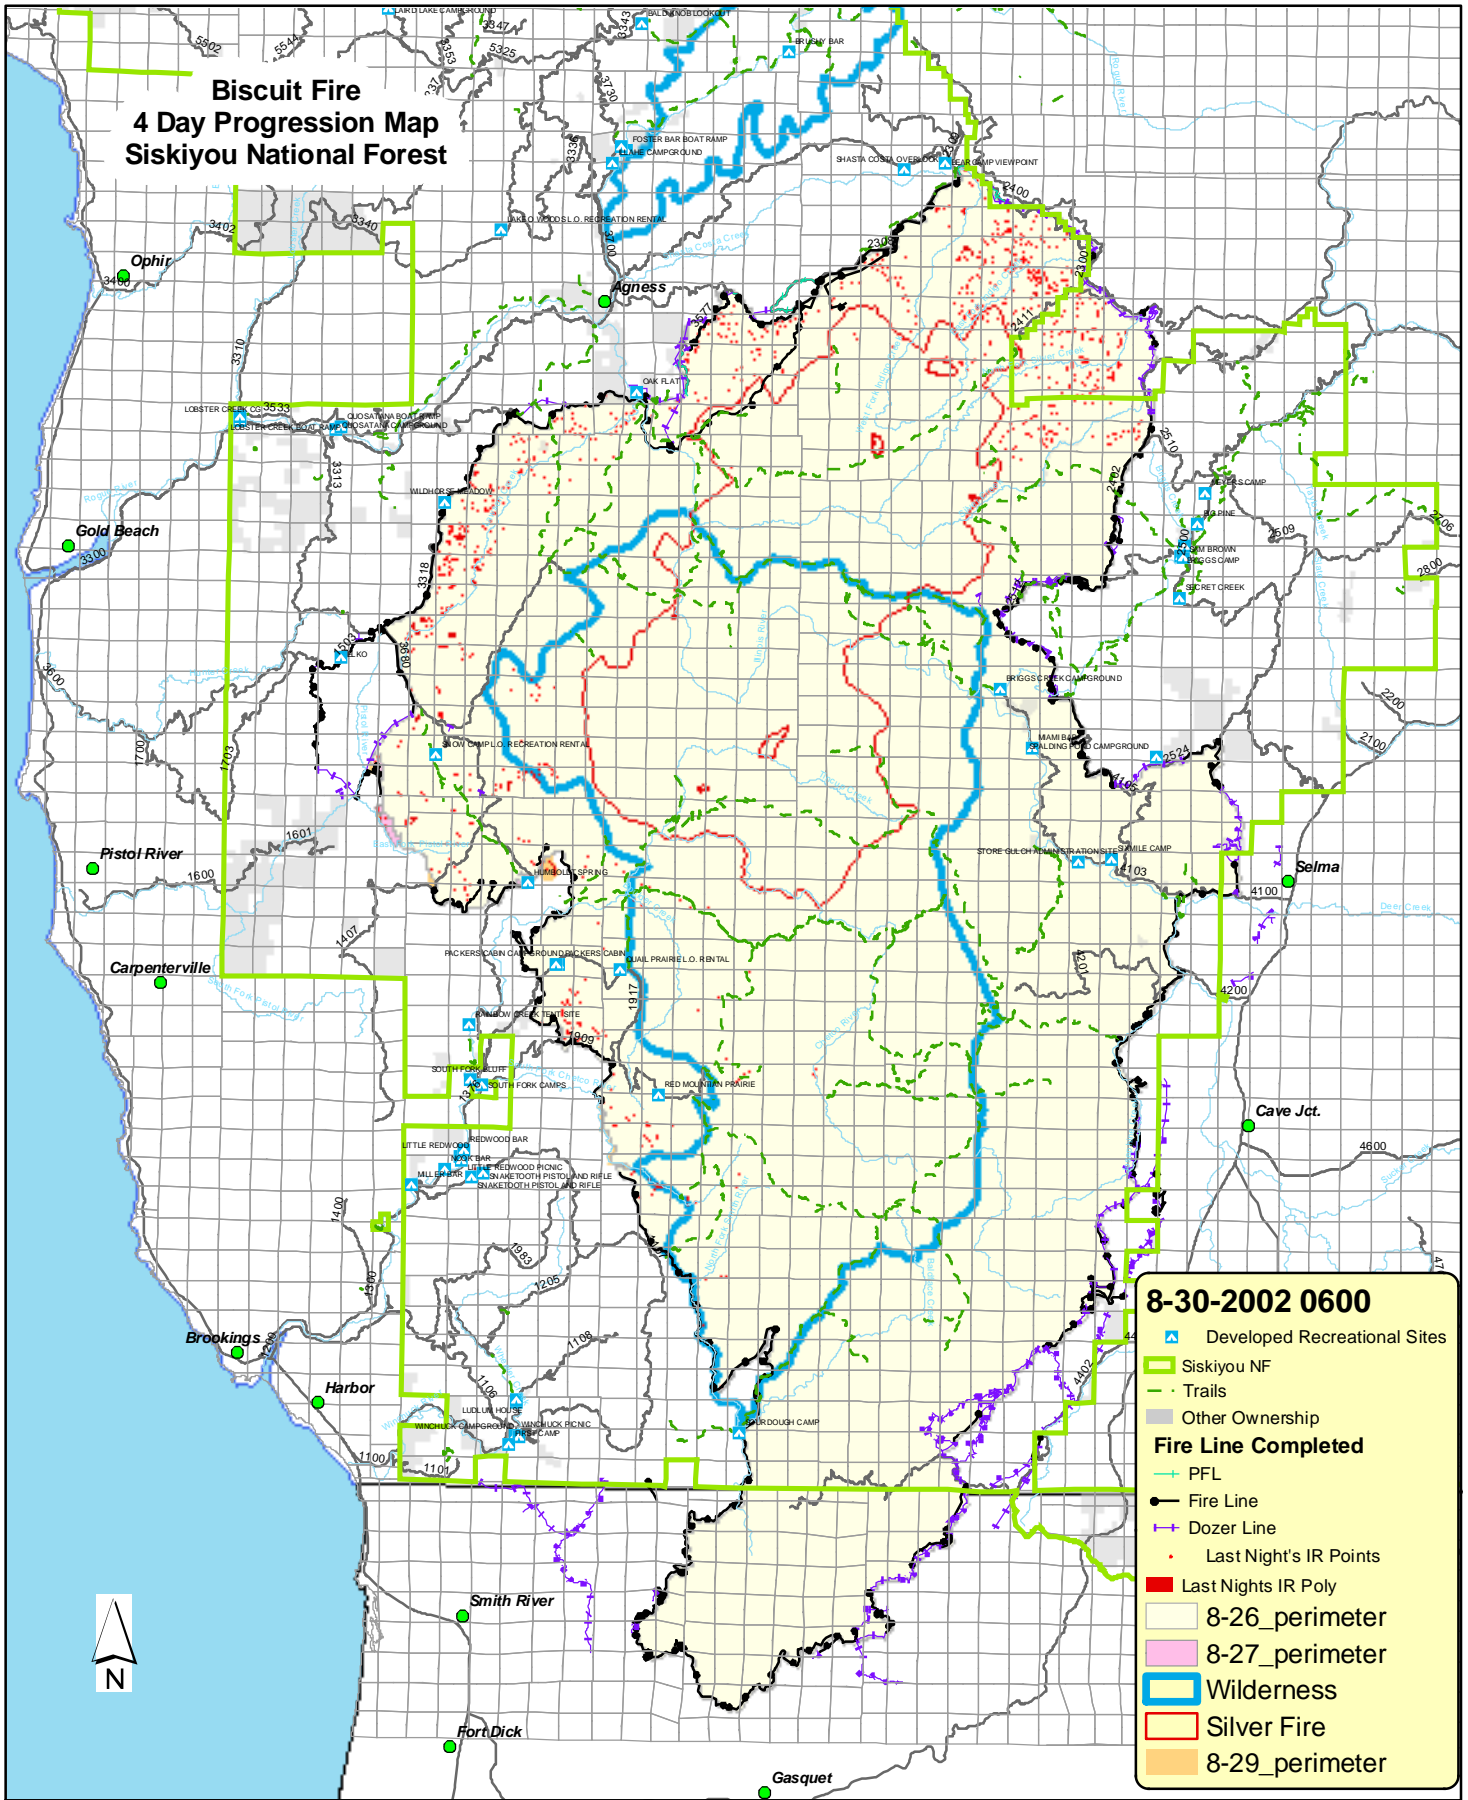

# Biscuit Fire 4 Day Progression Map Siskiyou National Forest

**8-30-2002 0600**

- Developed Recreational Sites
- Siskiyou NF
- Trails
- Other Ownership
- Fire Line Completed**
- PFL
- Fire Line
- Dozer Line
- Last Night's IR Points
- Last Night's IR Poly
- 8-26\_perimeter
- 8-27\_perimeter
- Wilderness
- Silver Fire
- 8-29\_perimeter