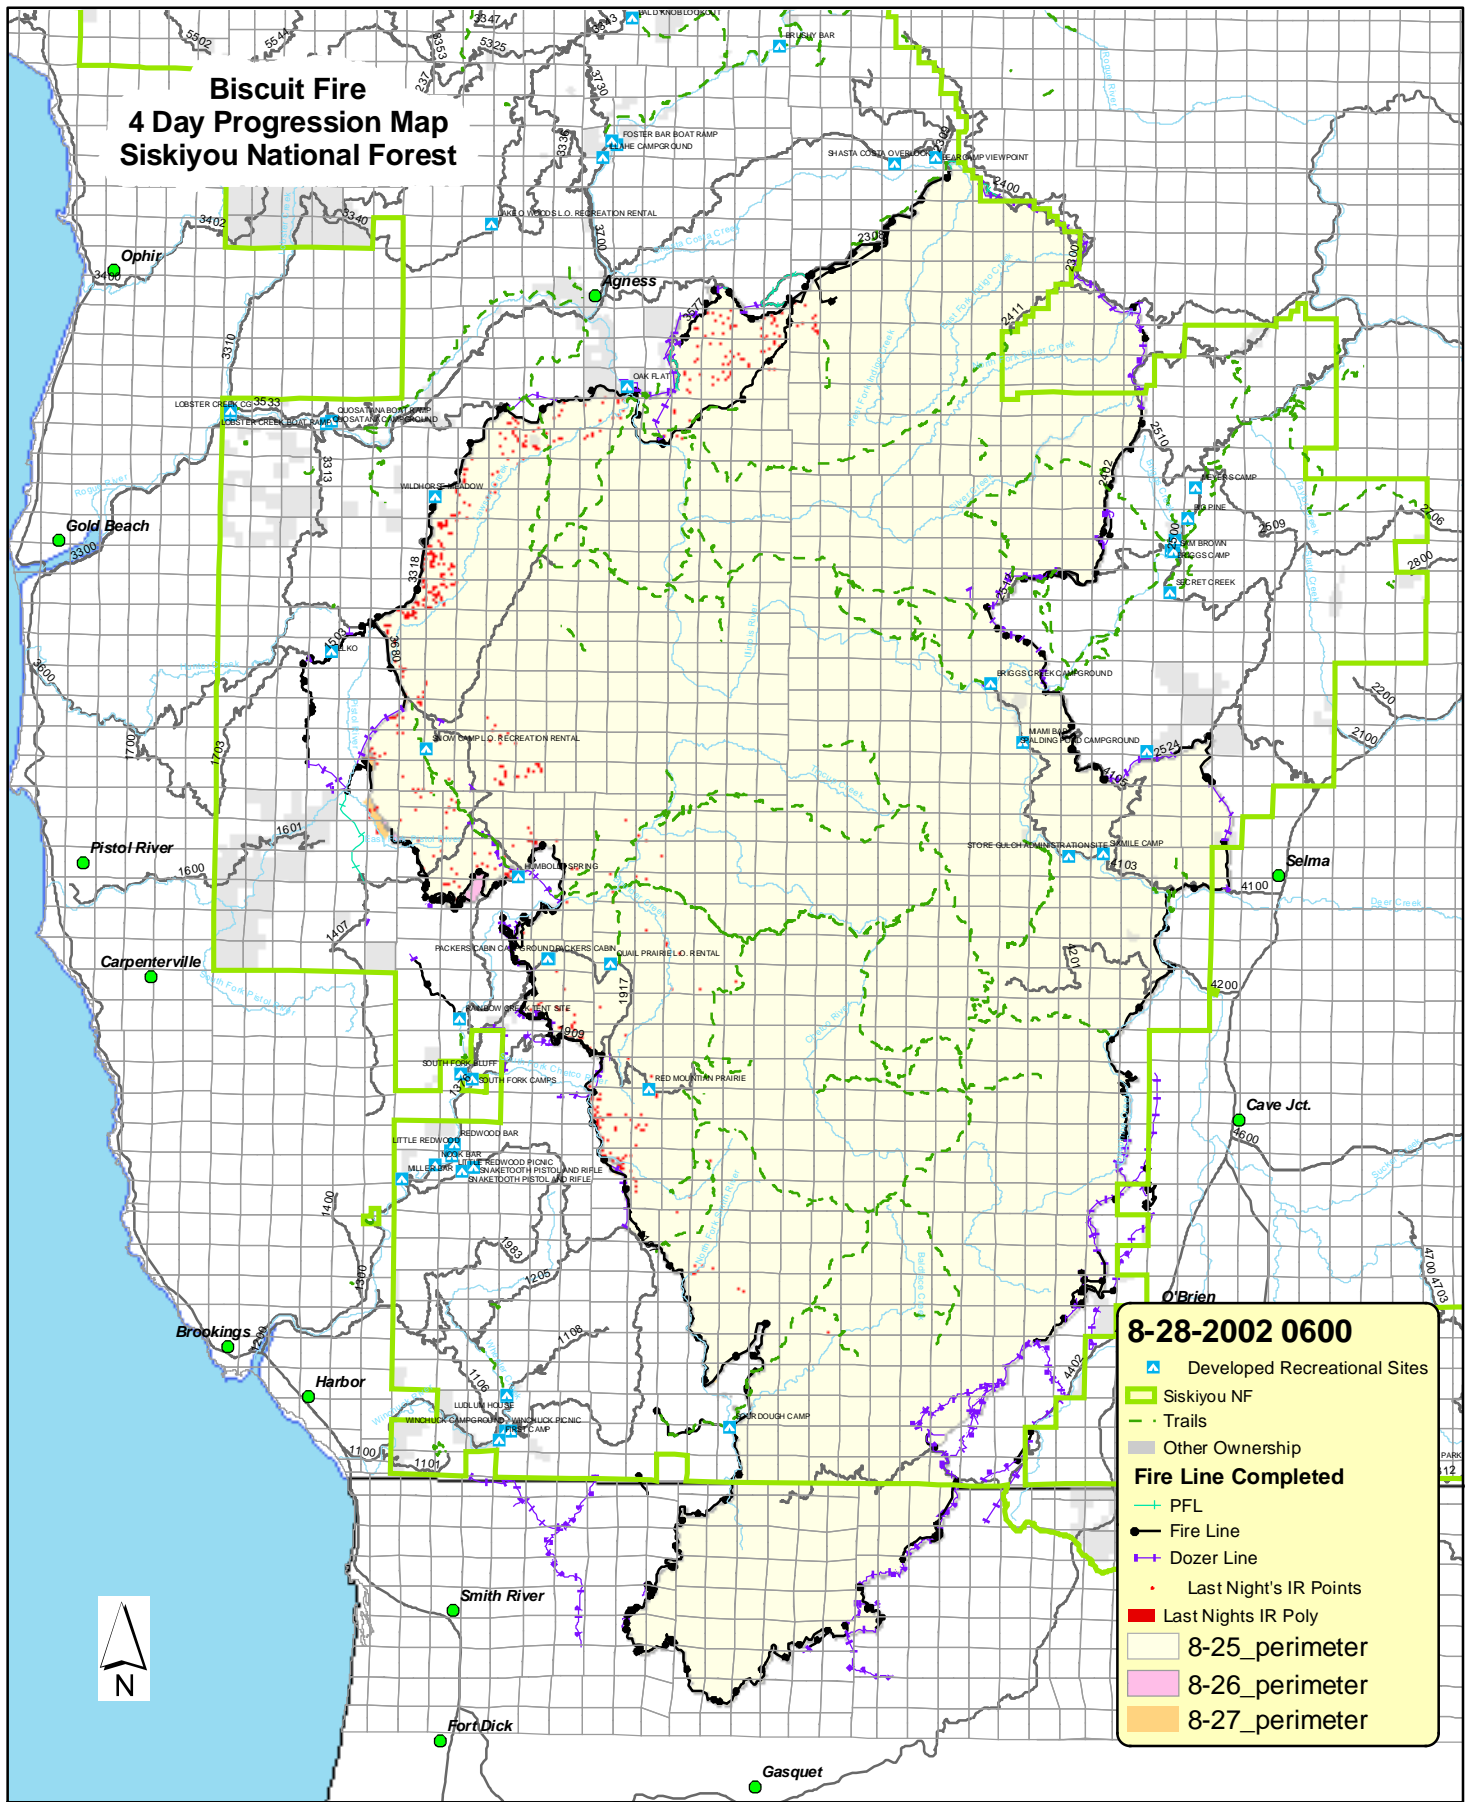

Biscuit Fire 4 Day Progression Map Siskiyou National Forest

8-28-2002 0600

- Developed Recreational Sites
- Siskiyou NF
- Trails
- Other Ownership

Fire Line Completed

- PFL
- Fire Line
- Dozer Line
- Last Night's IR Points
- Last Night's IR Poly
- 8-25_perimeter
- 8-26_perimeter
- 8-27_perimeter