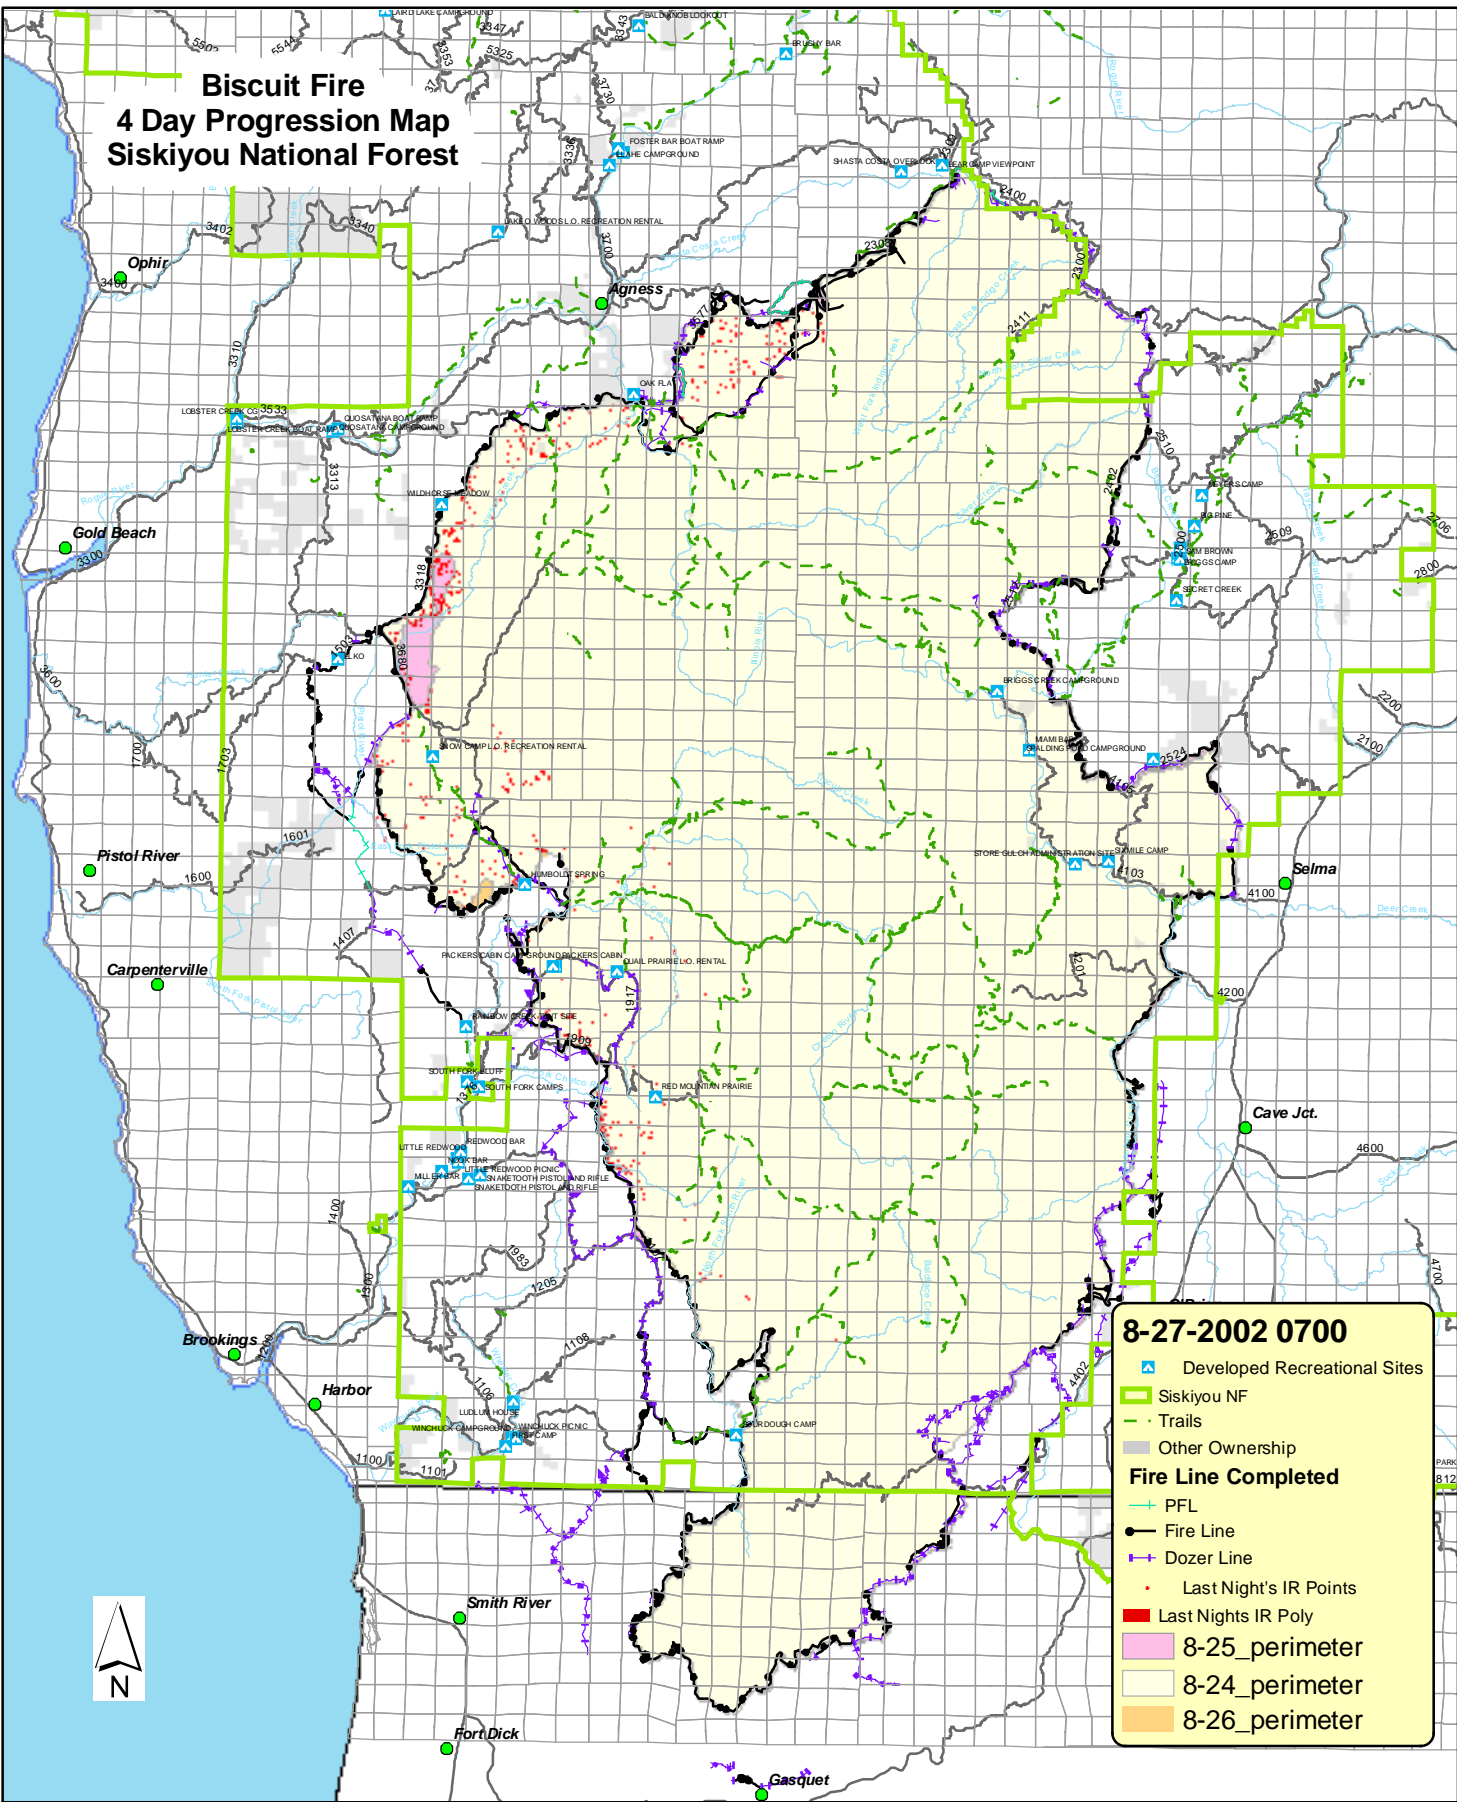

Biscuit Fire 4 Day Progression Map Siskiyou National Forest

8-27-2002 0700

- Developed Recreational Sites
- Siskiyou NF
- Trails
- Other Ownership

Fire Line Completed

- PFL
- Fire Line
- Dozer Line
- Last Night's IR Points
- Last Night's IR Poly
- 8-25_perimeter
- 8-24_perimeter
- 8-26_perimeter