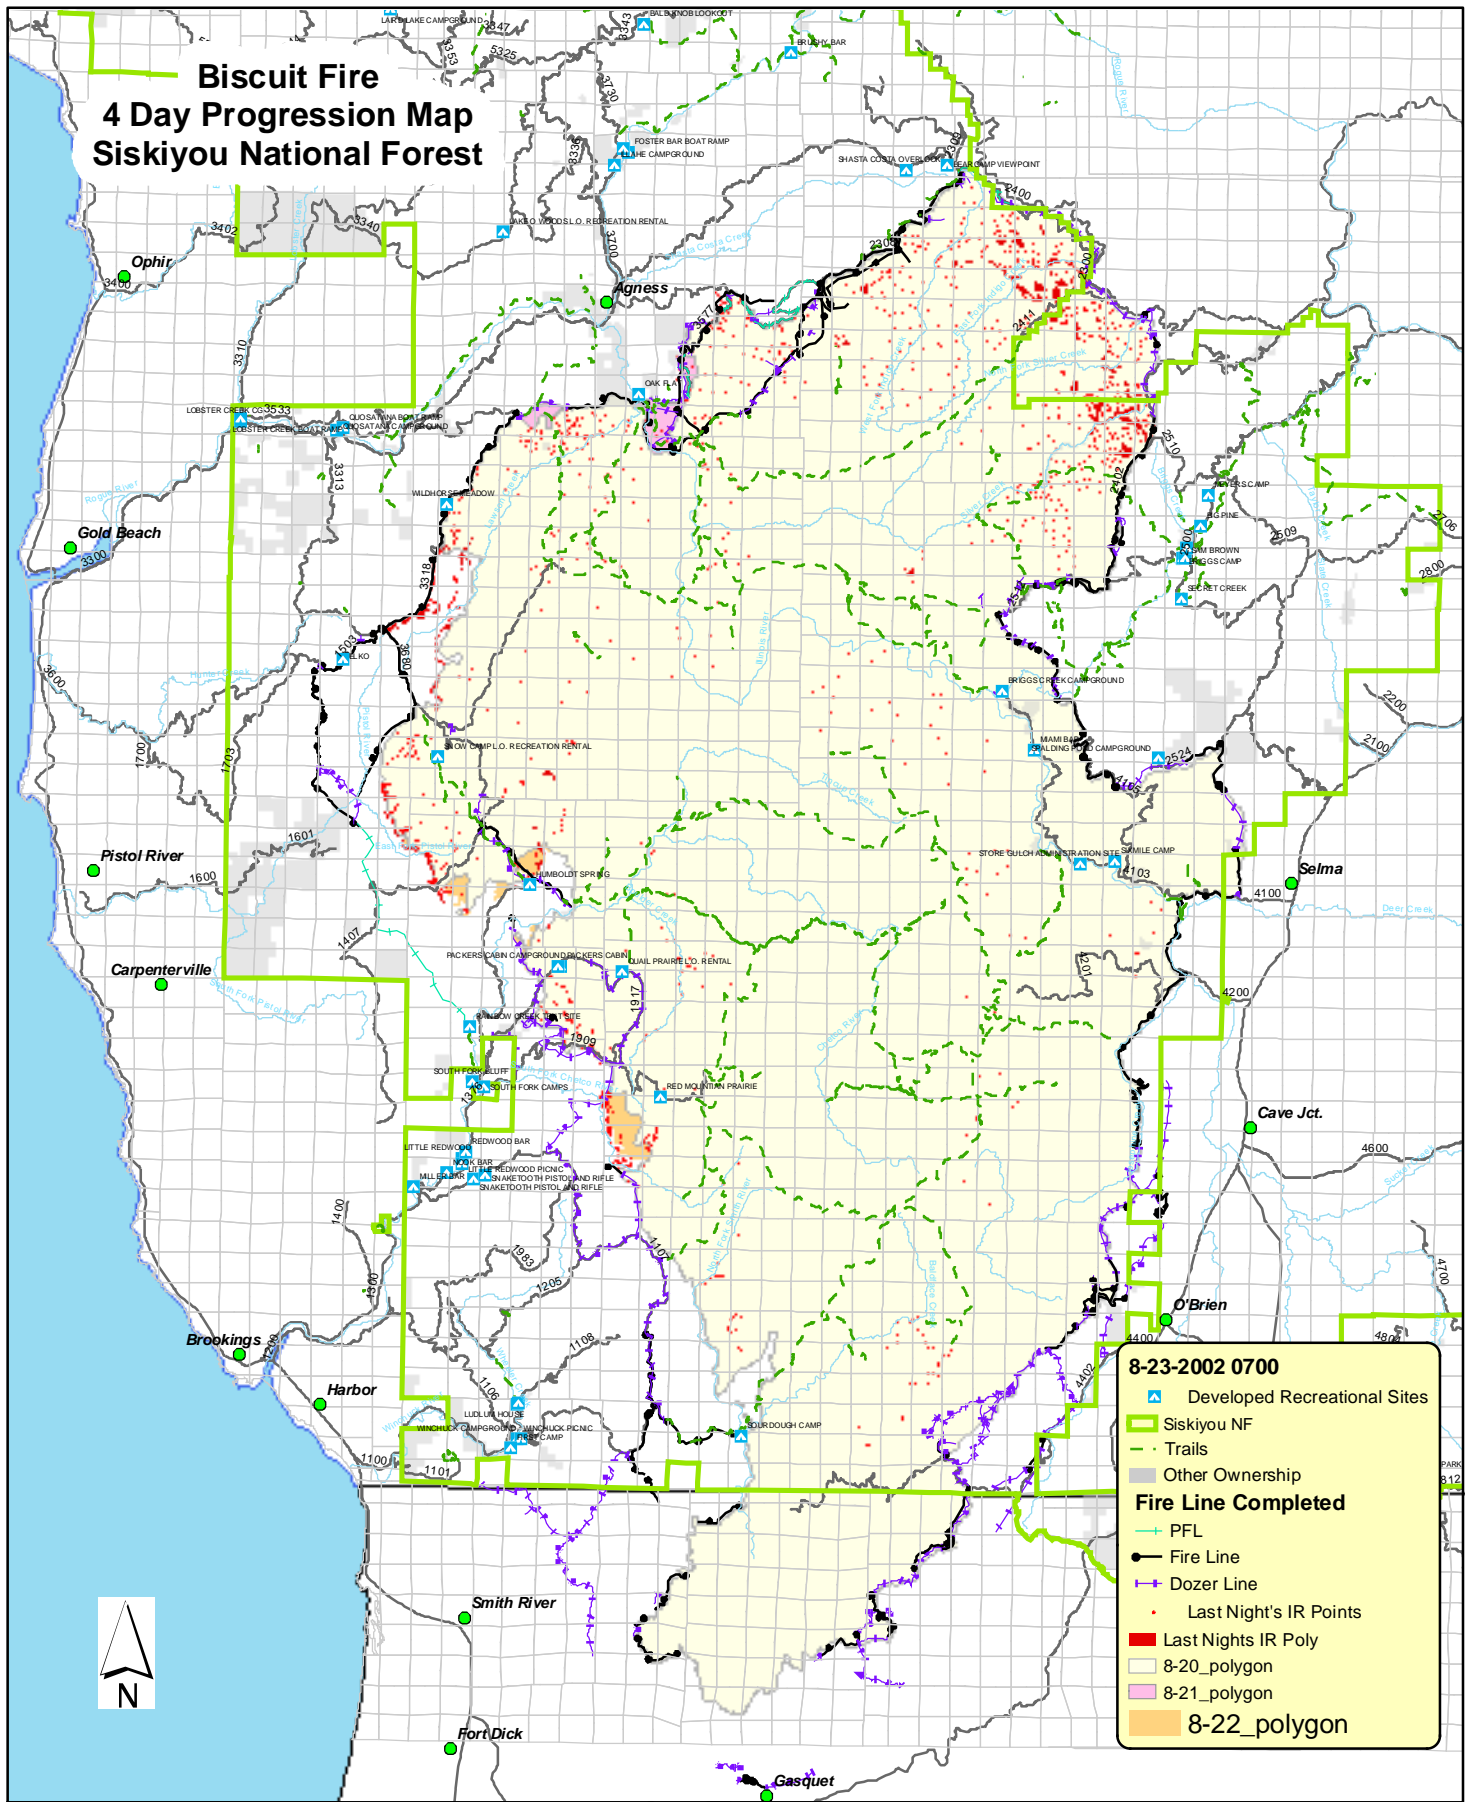

Biscuit Fire 4 Day Progression Map Siskiyou National Forest

8-23-2002 0700

- Developed Recreational Sites
- Siskiyou NF
- Trails
- Other Ownership
- Fire Line Completed**
- PFL
- Fire Line
- Dozer Line
- Last Night's IR Points
- Last Night's IR Poly
- 8-20_polygon
- 8-21_polygon
- 8-22_polygon