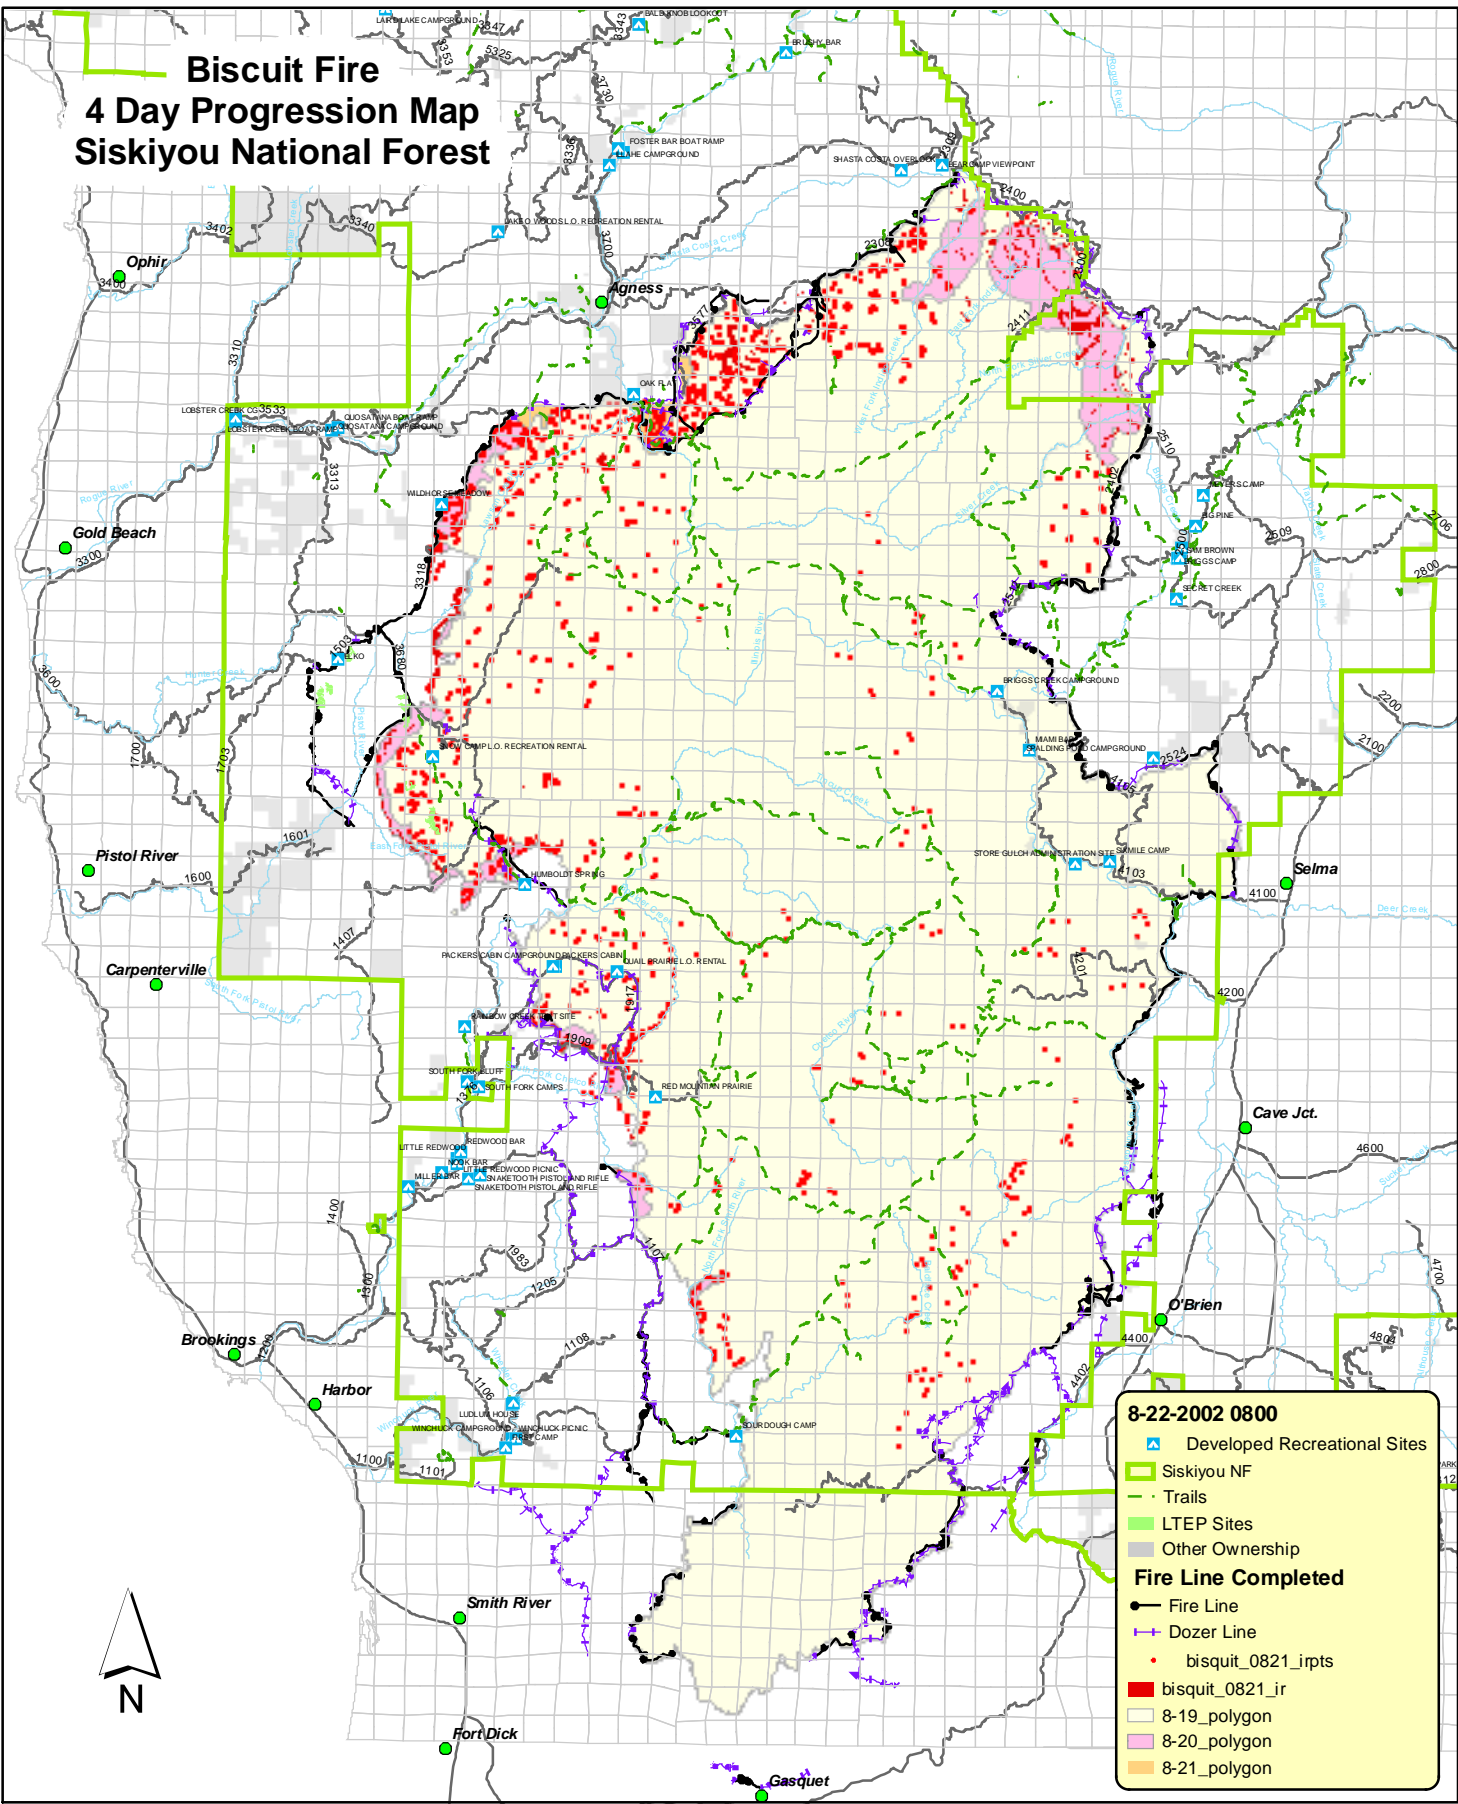

# Biscuit Fire 4 Day Progression Map Siskiyou National Forest

**8-22-2002 0800**

- Developed Recreational Sites
- Siskiyou NF
- Trails
- LTEP Sites
- Other Ownership

**Fire Line Completed**

- Fire Line
- Dozer Line
- bisquit\_0821\_irpts
- bisquit\_0821\_ir
- 8-19\_polygon
- 8-20\_polygon
- 8-21\_polygon